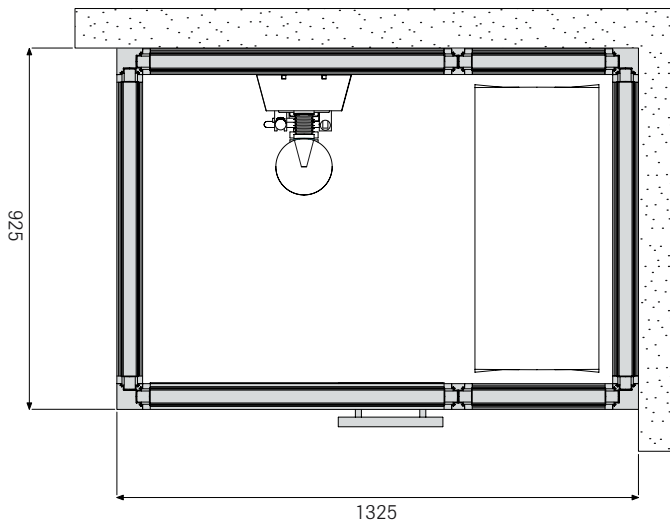

## Tylö steam shower i130

With the Tylö steam shower impression 130 you can have a unique bathing experience with steam bath and shower and room for one. The Tylö steam shower i130 is a flexible solution, with a Scandinavian design, and can easily be adapted to existing house design (see suggestions on next page). With its economical outer measures the Tylö steam shower i130 fits the small and medium sized bathroom - and everyone that would like their own spa-experience.

**THE TYLÖ STEAM SHOWER i130 INCLUDES:**

Wall and ceiling sections • Light fittings • Door section • Bench • Shower, mixer tap and steam generator • Control panel • Assembly hardware

The steam bath is easy to manoeuvre with the control panel.

Here you have a bird's eye view of our complete, prefabricated Tylo steam shower i130. You can see size, the possible locations of the shower/steam column and how the interior is designed. The Tylo steam shower i130 can be installed mirror fashion and the door can hung to open either left or right.