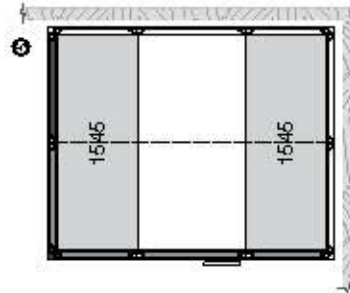

■ Smoked glass
■ Black/green glass