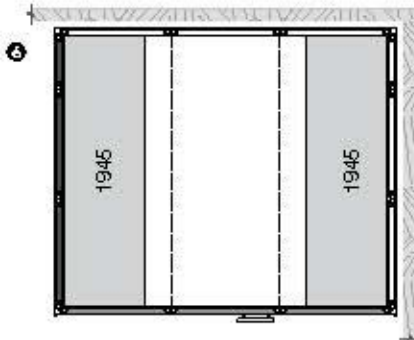

■ Smoked glass
■ Black/green glass