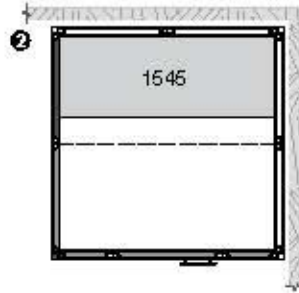

Exterior height 2100 mm