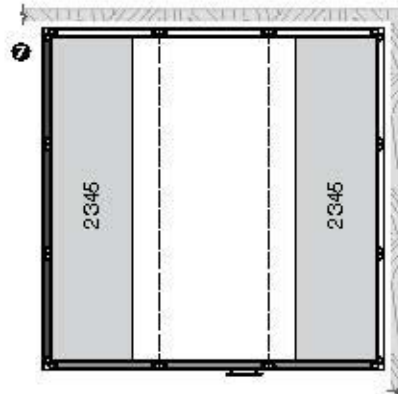

■ Smoked glass
■ Black/green glass