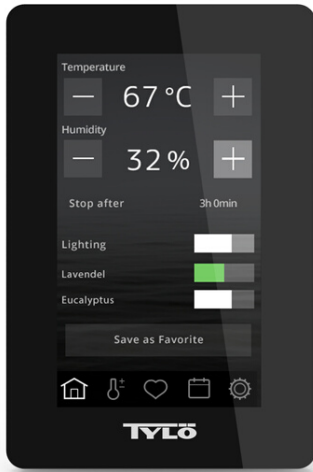

TYLO SENSE COMBI- HEATER

THE SOFT SAUNA HEATER

Tylö Sense Combi is one of Tylö's most versatile heaters and one that perfects the sauna experience for the whole family without losing the possibility for an individually tuned soft sauna experience.