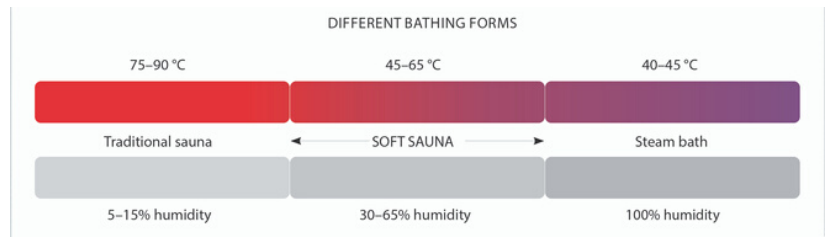

All Tylö sauna heaters are proudly made in Halmstad Sweden

VIKING
Sauna & Steam

Visit <https://www.vikingsauna.com.au>
for more information about Viking Sauna and Steam
For inquiries call (02) 98175022 or 0408228119
or email info@vikingsauna.com.au