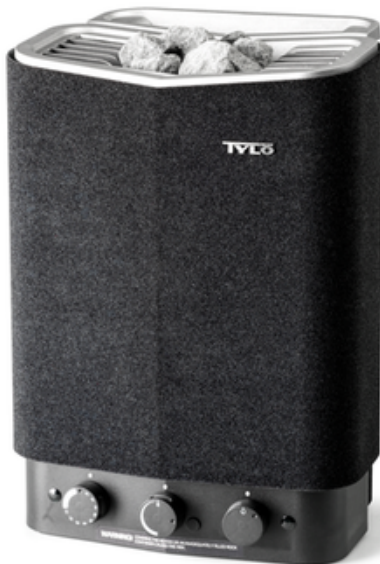

All Tylö sauna heaters are proudly made in Halmstad Sweden

VIKING
Sauna & Steam

Visit <https://www.vikingsauna.com.au>
for more information about Viking Sauna and Steam
For inquiries call (02) 98175022 or 0408228119
or email info@vikingsauna.com.au